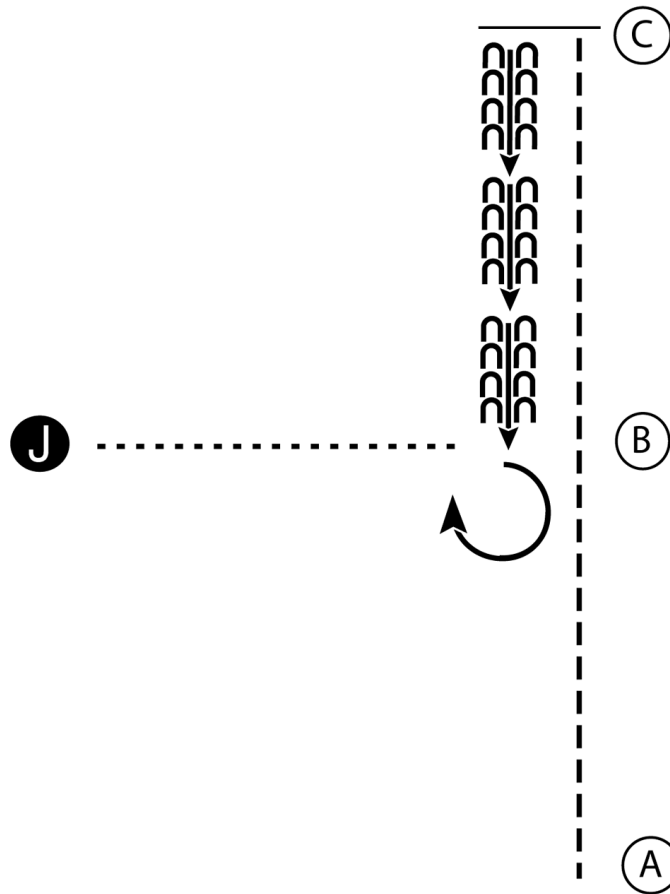

PLWiR CHAMPIONSHIP 2024

Showmanship Youth

Show Date: 22-25.08.2024

w w w . H o r s e S h o w P a t t e r n s . c o m

w w w . H o r s e S h o w P a t t e r n s . c o m

1. Trot from A to C.
2. Stop at C.
3. Back to B.
4. Perform a 270 degree turn.
5. Walk to the judge and set up for inspection.
6. When dismissed walk to line-up.