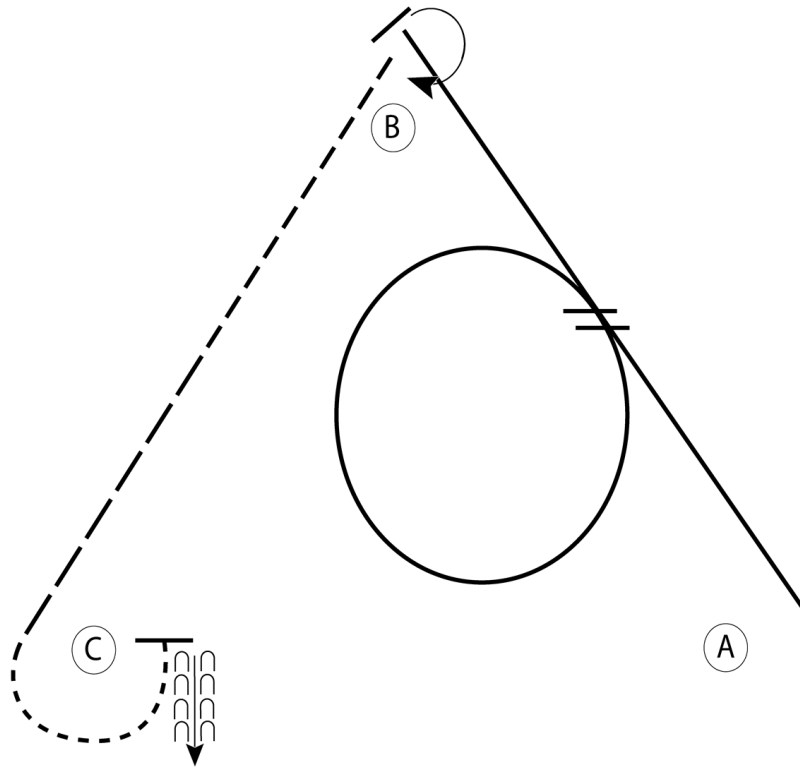

w w w . H o r s e S h o w P a t t e r n s . c o m

Be ready at A.

1. Lope on the left lead towards B.
2. Halfway between A and B lope a circle to the left on the left lead.
3. Half way between A and B perform a simple lead change.
4. Lope past B. Stop and perform a 225 degree turn to the right.
5. Jog towards C.
6. Halfway between B and C extend the jog.
7. At C walk, walk around C.
8. At C stop and back approximately one horse length.
Follow the instructions of your ring steward.