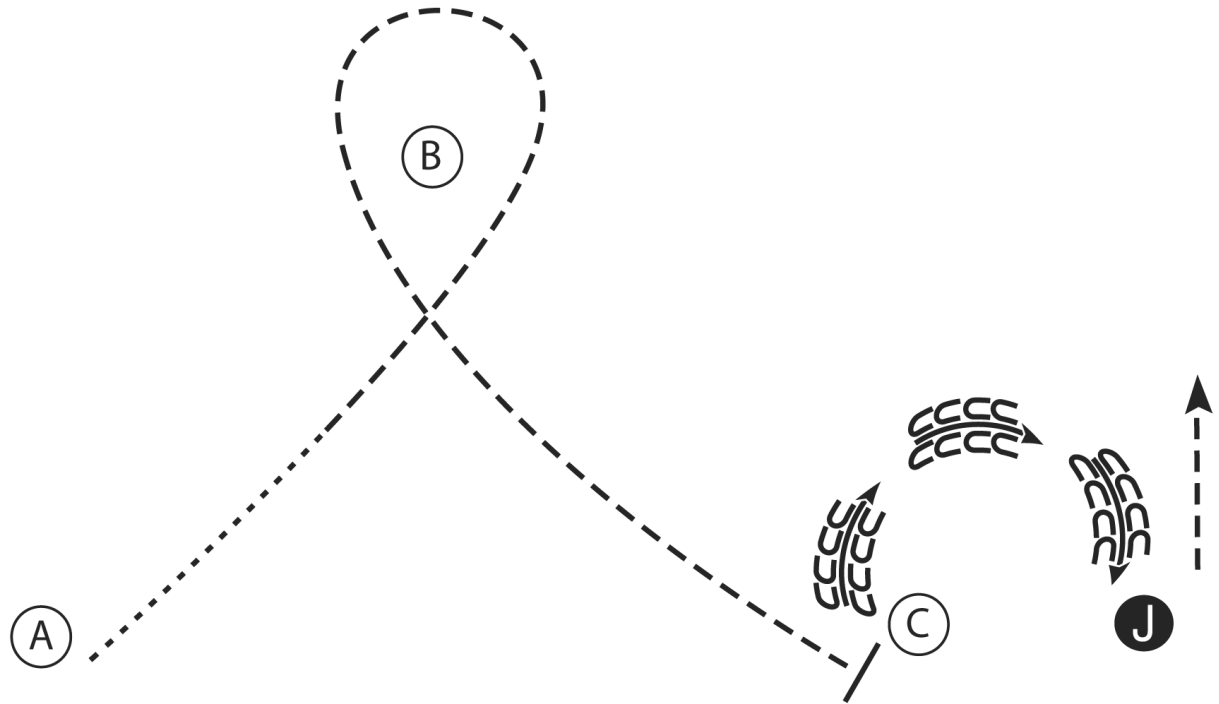

RIDER F&E: E = Excellent (5) VG = Very Good (4) G = Good (3) A = Average (0-2)

Judges Signature: _____

PLWiR CHAMPIONSHIP 2024

Showmanship Amateur

Show Date: 22-25.08.2024

1. Walk halfway from A to B
2. Trot to and around B and continue to C
3. Stop at C and back in a half circle to the judge
4. Stop and set up for inspection
5. When dismissed trot straight away from the judge