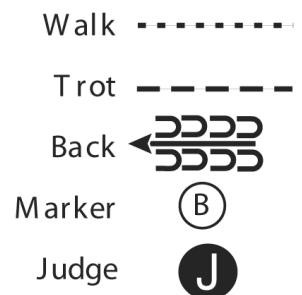

RIDER F&E: E = Excellent (5) VG = Very Good (4) G = Good (3) A = Average (0-2)

Judges Signature: _____

PLWiR CHAMPIONSHIP 2024

Showmanship Amateur

Show Date: 22-25.08.2024

1. Walk halfway from A to B
2. Trot to and around B and continue to C
3. Stop at C and back in a half circle to the judge
4. Stop and set up for inspection
5. When dismissed trot straight away from the judge