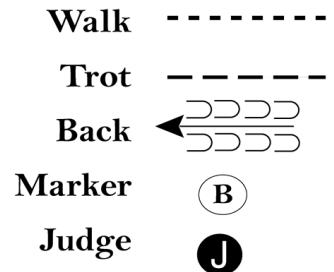

## Showmanship Open (AQHA / All Breed)

Show Date: 22-25.08.2024

w w w . H o r s e S h o w P a t t e r n s . c o m

w w w . H o r s e S h o w P a t t e r n s . c o m

Be ready at A facing away from B.

1. Back one horse length from A.
2. Turn 180 degrees and trot past B.
3. Stop past B, turn 1 1/3 turns and trot to judge.
4. Stop and set up for inspection.
5. When dismissed, do a 3/4 turn and trot to C.
6. Stop at C. Back around C.
7. Walk straight away from C to exit.