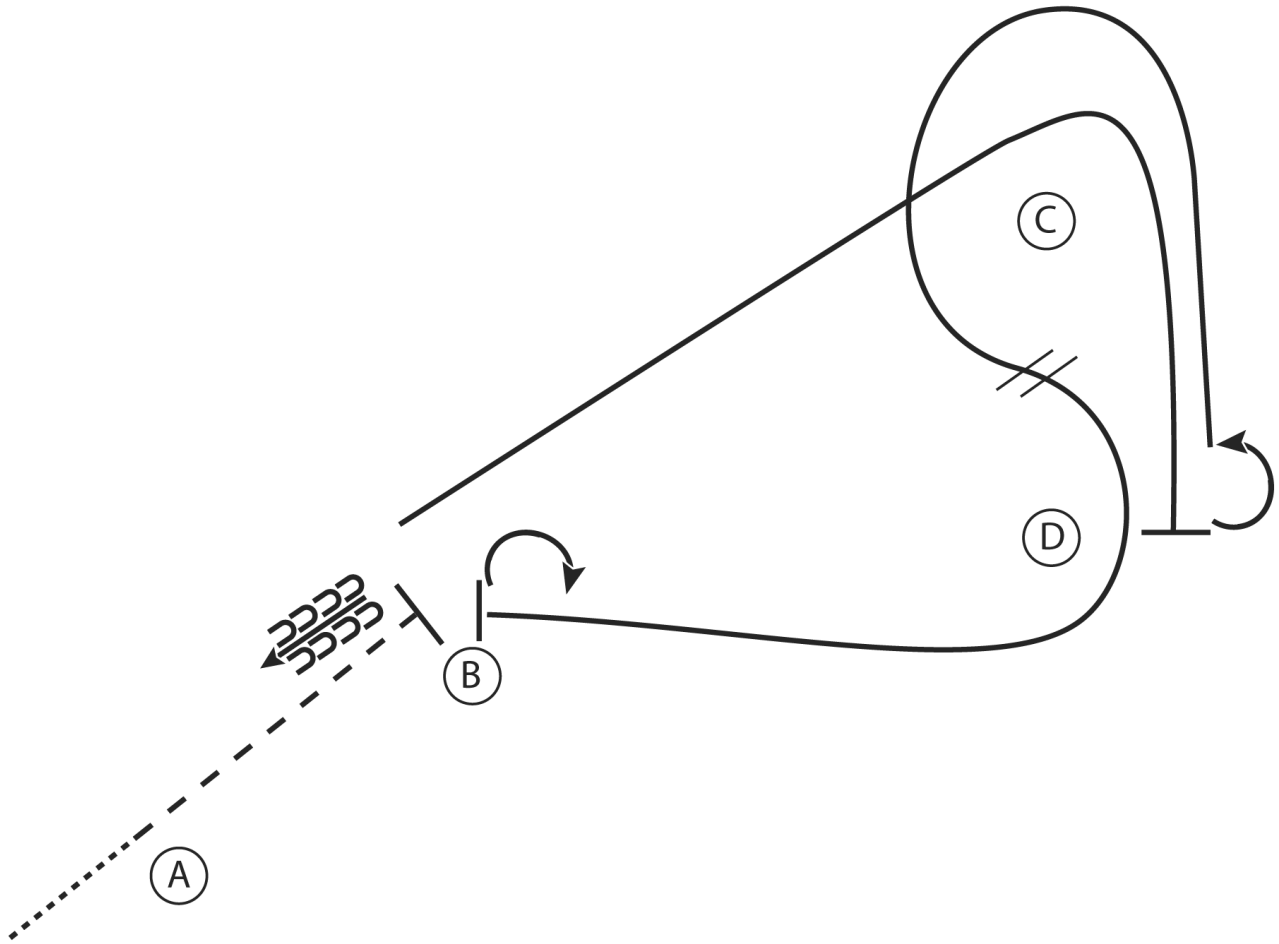

## Horsemanship Open Final (AQHA All / Breed)

Show Date: 22-25.08.2024

w w w . H o r s e S h o w P a t t e r n s . c o m

w w w . H o r s e S h o w P a t t e r n s . c o m

1. Walk to A
2. At A jog to B
3. Stop at B and back 4 steps
4. Lope on the right lead around C to D
5. Stop at D and perform a 180 degree turn to the left
6. Lope on the left lead around C, between C and D perform a lead change and continue around D to B
7. Stop at B and perform a 180 degree turn to the right