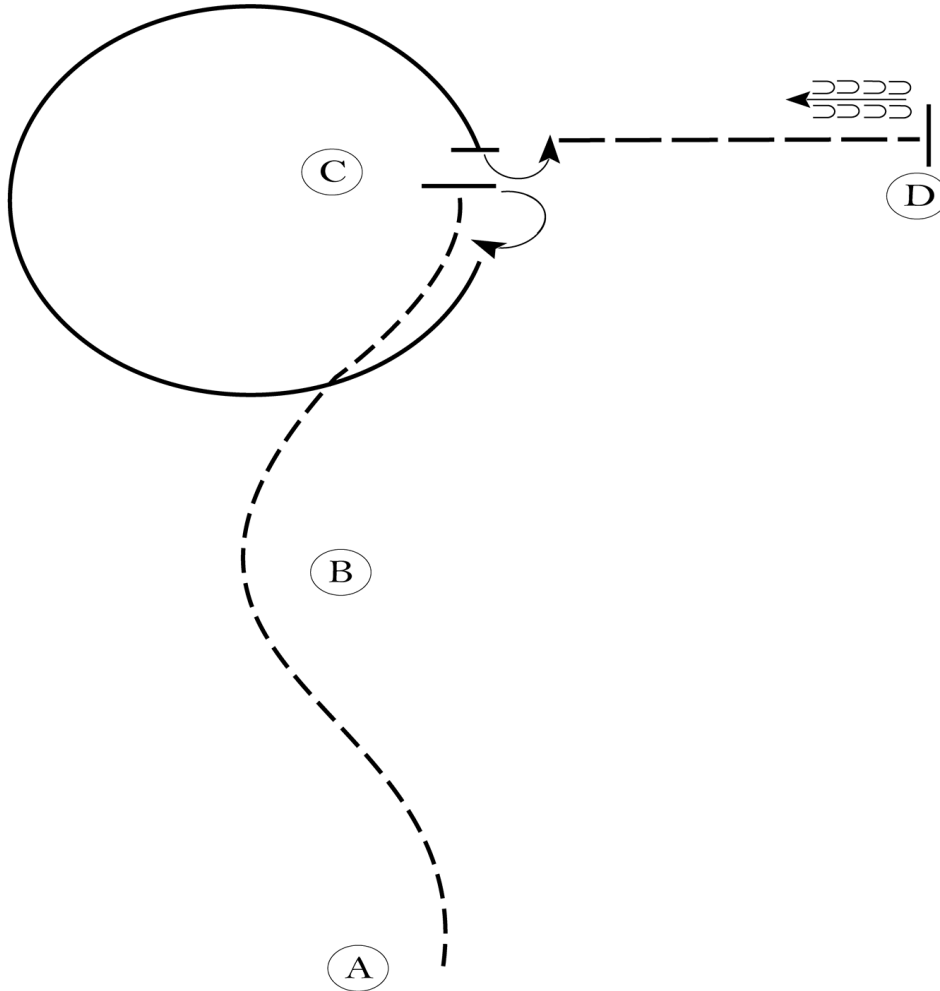

# PLWiR CHAMPIONSHIP 2024

Western Horsemanship (AQHA Youth / All Breed Youth 13 & Under)

Show Date: 22-25.08.2024

1. Jog A to C.
2. Stop at C and perform a 180 degree turn to the right
3. Lope a circle around C on the right lead.
4. Stop at C and perform a 90 degree turn to the left.
5. Extended jog to D.
6. Stop at D and back approximately one horse length.