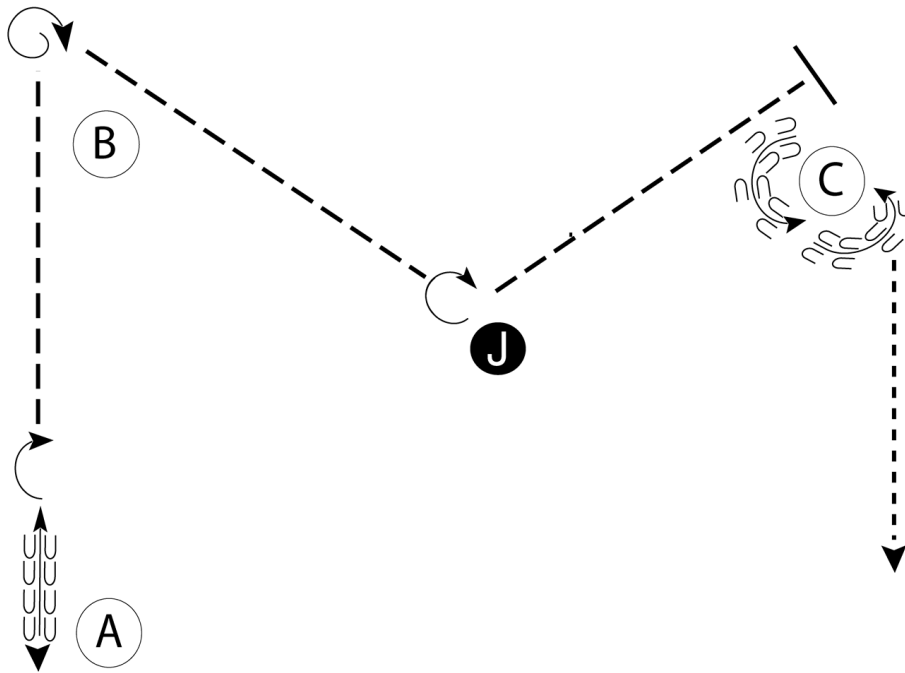

## Showmanship Open (AQHA / All Breed)

Show Date: 22-25.08.2024

w w w . H o r s e S h o w P a t t e r n s . c o m

w w w . H o r s e S h o w P a t t e r n s . c o m

Be ready at A facing away from B.

1. Back one horse length from A.
2. Turn 180 degrees and trot past B.
3. Stop past B, turn 1 1/3 turns and trot to judge.
4. Stop and set up for inspection.
5. When dismissed, do a 3/4 turn and trot to C.
6. Stop at C. Back around C.
7. Walk straight away from C to exit.