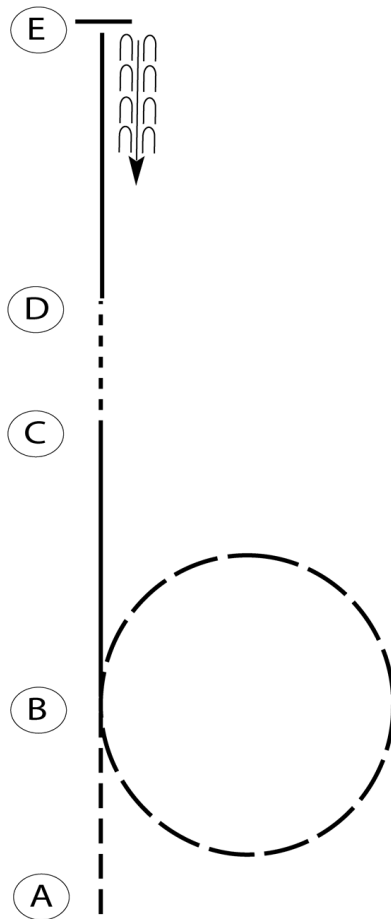

## Horsemanship Open (AQHA All / Breed)

Show Date: 22-25.08.2024

w w w . H o r s e S h o w P a t t e r n s . c o m

w w w . H o r s e S h o w P a t t e r n s . c o m

Be ready at A WITHOUT STIRRUPS

1. Jog from A to B.
2. Extend the jog at B and circle to the right at the extended jog.
3. Lope on the left lead to C.
4. Walk from C to D and pick up your stirrups while walking.
5. Lope on the right lead to E.
6. Stop at E and back one horse length