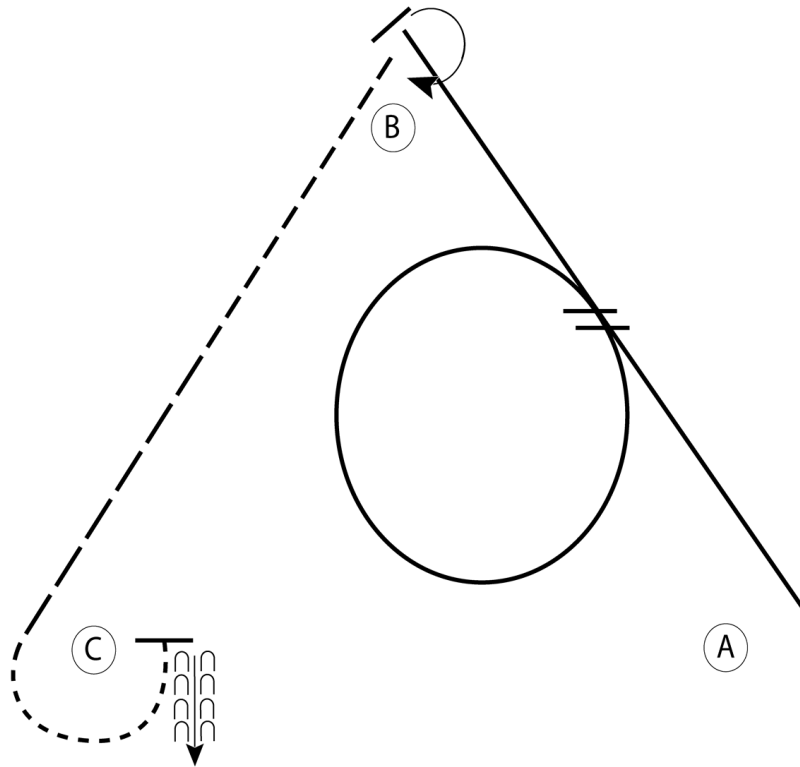

PLWiR CHAMPIONSHIP 2024

Horsemanship Amateur (AQHA All / Breed)

Show Date: 22-25.08.2024

w w w . H o r s e S h o w P a t t e r n s . c o m

w w w . H o r s e S h o w P a t t e r n s . c o m

Be ready at A.

1. Lope on the left lead towards B.
  2. Halfway between A and B lope a circle to the left on the left lead.
  3. Half way between A and B perform a simple lead change.
  4. Lope past B. Stop and perform a 225 degree turn to the right.
  5. Jog towards C.
  6. Halfway between B and C extend the jog.
  7. At C walk, walk around C.
  8. At C stop and back approximately one horse length.
2. Follow the instructions of your ring steward.

Walk -----

Jog - - - - -

Extended Jog - - - - -

Lope _____

Leg Yield |||||

Lead Change /

Back ← |||||

Marker (B)

Sidepass ← - - - - - →

[WH/3-3]

Pattern Provided by:

Katarzyna Gmerek