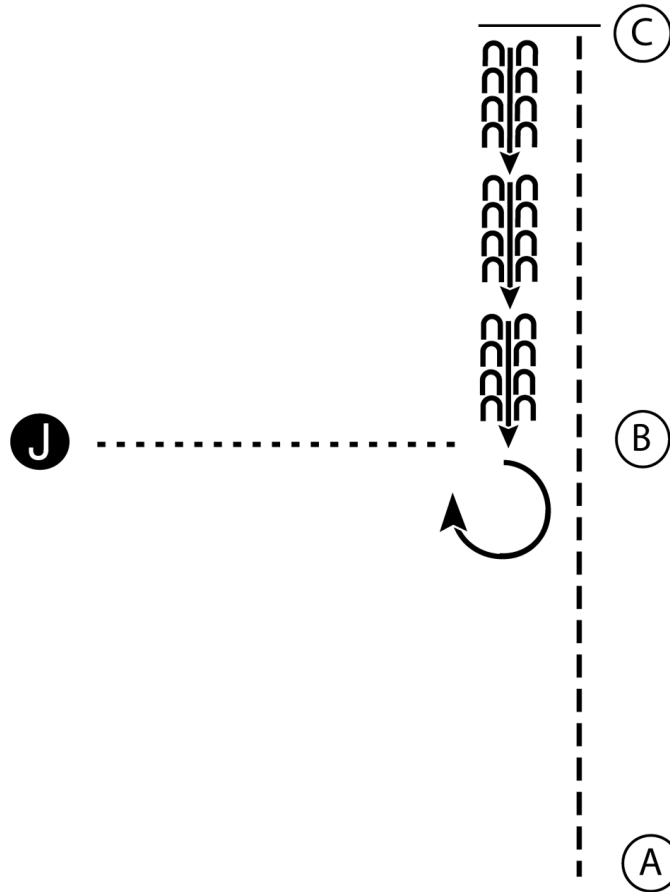

## Showmanship Youth (AQHA All Breed Youth)

Show Date: 22-25.08.2024

w w w . H o r s e S h o w P a t t e r n s . c o m

w w w . H o r s e S h o w P a t t e r n s . c o m

1. Trot from A to C.
2. Stop at C.
3. Back to B.
4. Perform a 270 degree turn.
5. Walk to the judge and set up for inspection.
6. When dismissed walk to line-up.